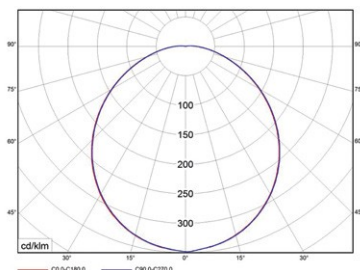

### LIGHT DISTRIBUTION

Color temperature, K	4000K, 3000K
Color Rendering Index, Ra	> 80
Flickering	< 5%
Power factor	> 0.98
Ingress Protection / Impact Resistance	IP65, IK10
Operating temperature range	-30 °C... +40 °C
Overall dimensions (L×W×H), mm	250×140×117