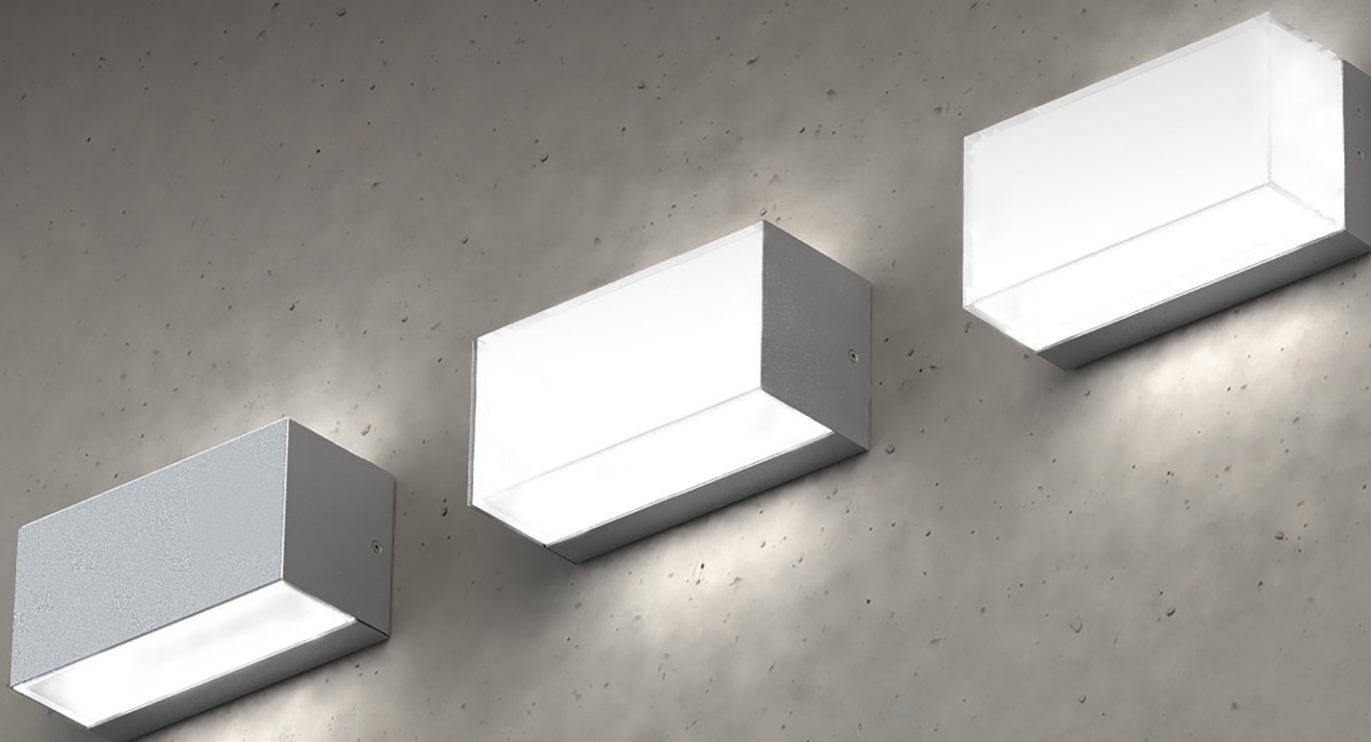

# DOMO LED

## NOTICED BY EVERYONE!

MADE IN  
**RUSSIA**

Introducing the new DOMO LED range of lighting fixtures for building facades and public areas.

DOMO LED is a universal solution, suitable for functional and decorative lighting and fits into any building. They are a combination of efficiency, economic feasibility and simple design.