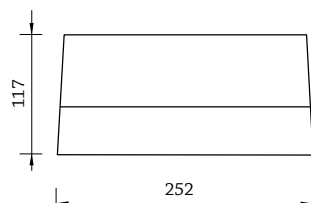

### LIGHT DISTRIBUTION

Color temperature, K	4000K, 3000K
Color Rendering Index, Ra	> 80
Flickering	< 5%
Power factor	> 0.98
Ingress Protection / Impact Resistance	IP65, IK10
Operating temperature range	-30 °C... +40 °C
Overall dimensions (L×W×H), mm	250×140×117